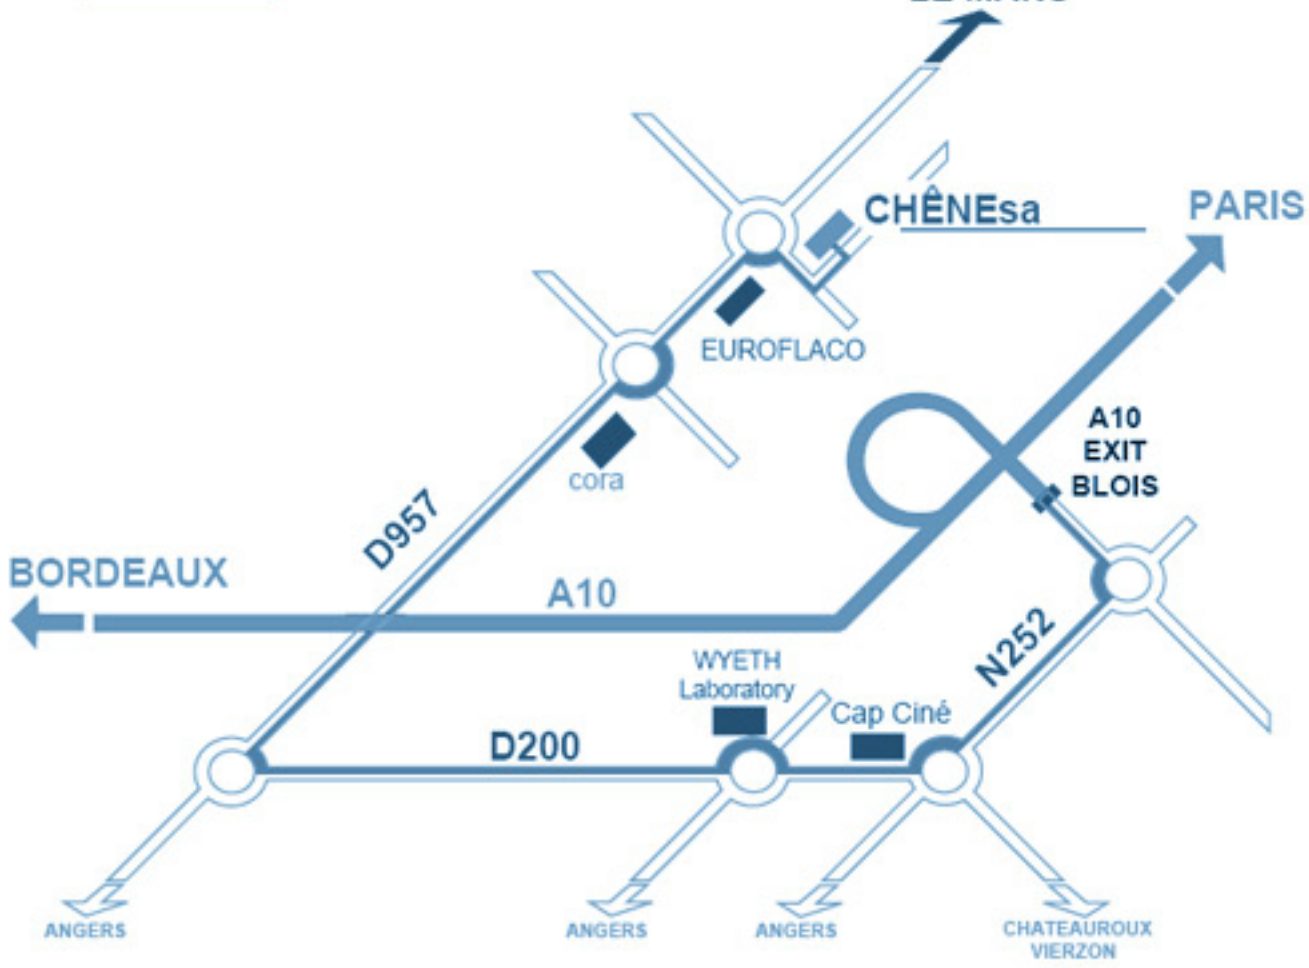

After exiting A10 at BLOIS

follow

VENDÔME
LE MANS

CHÈNEsa

PARIS

EUROFLACO

A10
EXIT
BLOIS

BORDEAUX

D957

A10

D200

N252

ANGERS

ANGERS

ANGERS

CHATEAUROUX
VIERZON

WYETH
Laboratory

Cap Ciné

cora